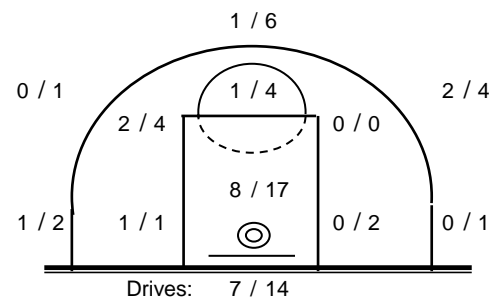

FINAL

Γ.Σ. Αμαρουσίου	53	-	66	Triple Crown
67%	6 / 9	FT	16 / 24	67%
43%	16 / 37	2p	19 / 42	45%
21%	5 / 24	3p	4 / 14	29%
	23 - 5	Rb	36 - 14	
	18	Tu	21	

Referees: Αναγνώστου - Ουσταμπασιδης

Each Period	1st	2nd	3rd	4th
Γ.Σ. Αμαρουσίου	9	13	13	18
Triple Crown	17	14	24	11

End of Period	1st	2nd	3rd	4th
Γ.Σ. Αμαρουσίου	9	22	35	53
Triple Crown	17	31	55	66

Coach: Α. Δεμέναγας - Γ. Φασουλόπουλος

TRIPLE CROWN

Fast Breaks 8 / 12

# Player	Time (min)	Points	Ft	2p	3p	+/-	Rebs de	of	As	St	Tu	Bl	Fouls Wo	Co	Rkg*	
16 Οικονόμου Νικόλαος	35	19	6 / 9	5 / 8	1 / 5	16	4	0	2	2	1	1	8	1	17	
5 Αναστασίου Νικόλ.	11	1	1 / 2	0 / 2	0 / 0	2	2	0	0	2	2	0	1	0	0	
6 Δήμου Νικόλαος	15	6	0 / 0	0 / 3	2 / 2	3	1	1	1	1	0	0	1	1	7	
7 Ζήνας Χρήστος	11	2	0 / 0	1 / 3	0 / 0	-5	0	2	0	0	0	0	0	3	2	
8 Βαρουκτσής Παν.	20	9	1 / 1	4 / 4	0 / 0	15	8	0	0	0	0	1	2	2	18	
9 Κοσμετάτος Ευάγγ.	15	2	2 / 2	0 / 1	0 / 1	-3	2	1	2	0	2	0	1	0	3	
10 Φωτιάδης Κων/νος	12	2	0 / 0	1 / 1	0 / 0	0	2	1	0	0	1	0	1	2	4	
11 Γερογιάννης Χρήστ.	31	19	5 / 8	7 / 11	0 / 0	16	8	6	1	4	5	1	6	1	27	
12 Χασάπης Εμμαν.	14	2	0 / 0	1 / 3	0 / 0	12	2	0	3	1	2	0	0	0	4	
13 Δεμέναγας Παναγ.	22	4	1 / 2	0 / 4	1 / 5	2	4	0	2	3	4	0	3	1	0	
17 Σιδεράκης Αθαν.	0	0	0 / 0	0 / 0	0 / 0	0	0	0	0	0	0	0	0	0	-	
19 Αλβέρτης Κάρολος	14	0	0 / 0	0 / 2	0 / 1	7	2	1	0	1	2	0	0	1	-	
Team							1	2			2		0	0		
1st quarter		17	6 / 8	4 / 10	1 / 1		9	3	2	2	3	0	7	4	22	
2nd quarter		14	2 / 3	6 / 12	0 / 5		11	4	3	4	7	1	3	2	18	
3rd quarter		24	1 / 1	7 / 14	3 / 5		8	4	5	2	2	1	4	2	33	
4th quarter		11	7 / 12	2 / 6	0 / 3		8	3	1	6	9	1	9	4	9	
Final Stats		200	66	16 / 24	19 / 42	4 / 14	65	36	14	11	14	21	3	23	12	82
				67%	45%	29%										50

Starters- Subs ratio

Shot Chart

*Ranking= Pts+Rebs+As+St+B-Mished Shots-Tu (Time Played>7min.)